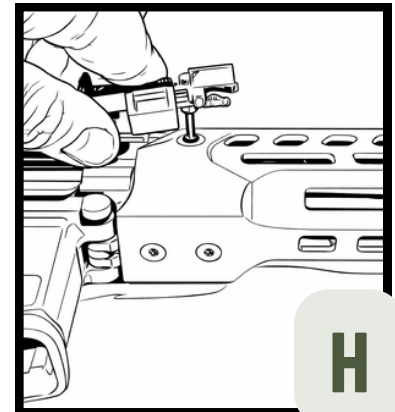

C.R.O.S.S.™ MCX TOOL

Instruction Guide

PATENT PEND.

FEATURE LIST

- A. 1/4" BIT DRIVER
- B. PIN PUNCH
- C. OD PISTON SCRAPER
- D. 8-32 THREAD FOR T-HANDLE
- E. ID SCRAPER
- F. BOTTLE OPENER
- G. BOLT FACE / EXTRACTOR SCRAPER
- H. 1/4" BIT DRIVER 90°
- I. OD PISTON SCRAPER LG
- J. RADIUS SCRAPER
- K. FIRING PIN AND PISTON REMOVAL, GRIP DOOR