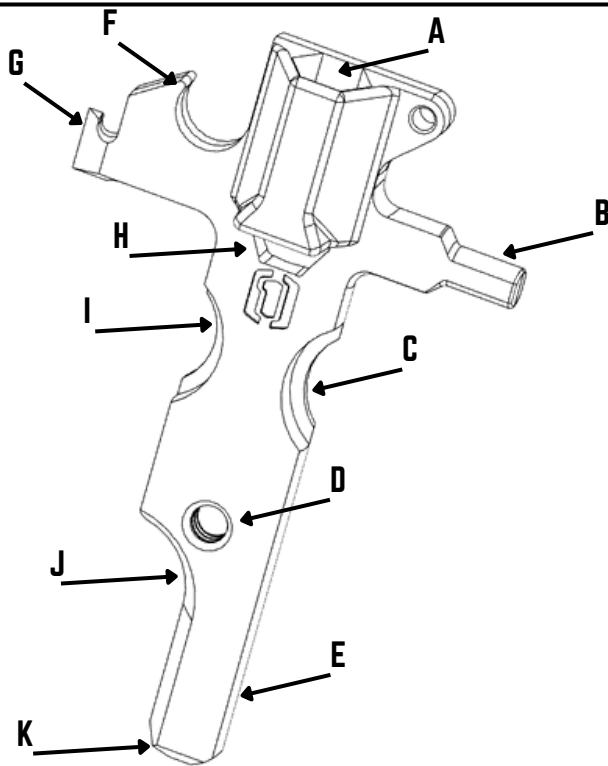

C.R.O.S.S.™ MCX TOOL

Instruction Guide

PATENT PEND.

FEATURE LIST

- A. 1/4" BIT DRIVER
- B. PIN PUNCH
- C. OD PISTON SCRAPER
- D. 8-32 THREAD FOR T-HANDLE
- E. ID SCRAPER
- F. BOTTLE OPENER
- G. BOLT FACE / EXTRACTOR SCRAPER
- H. 1/4" BIT DRIVER 90°
- I. OD PISTON SCRAPER LG
- J. RADIUS SCRAPER
- K. FIRING PIN AND PISTON REMOVAL, GRIP DOOR