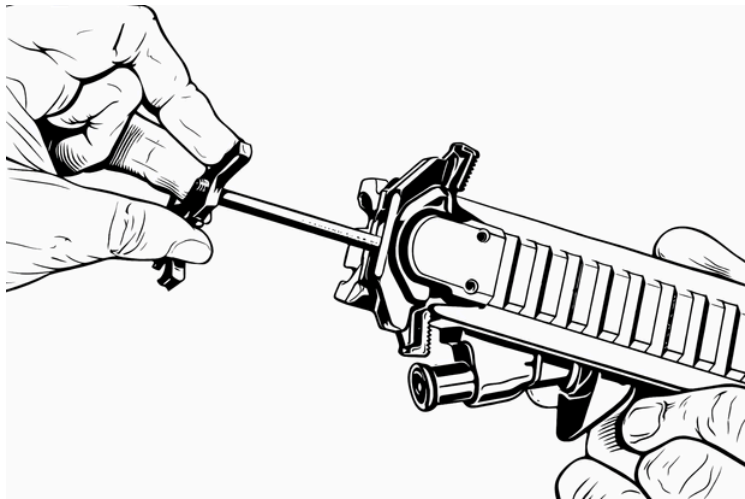

C

G

D

I

E

ONE OFF, LLC
1479 RAIL HEAD BLVD
NAPLES, FL 34110
INFO@ONEOFFLLC.COM