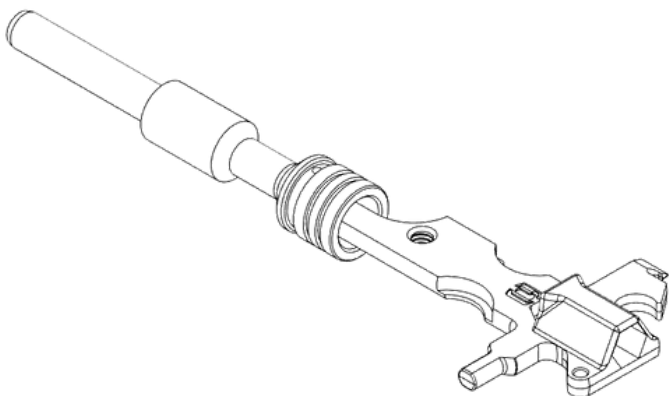

C

G

D

I

E

ONE OFF, LLC
1479 RAIL HEAD BLVD
NAPLES, FL 34110
INFO@ONEOFFLLC.COM