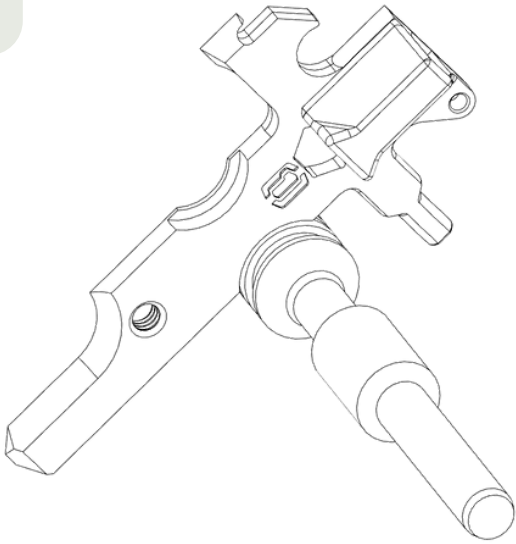

C

G

D

I

E

ONE OFF, LLC
1479 RAIL HEAD BLVD
NAPLES, FL 34110
INFO@ONEOFFLLC.COM