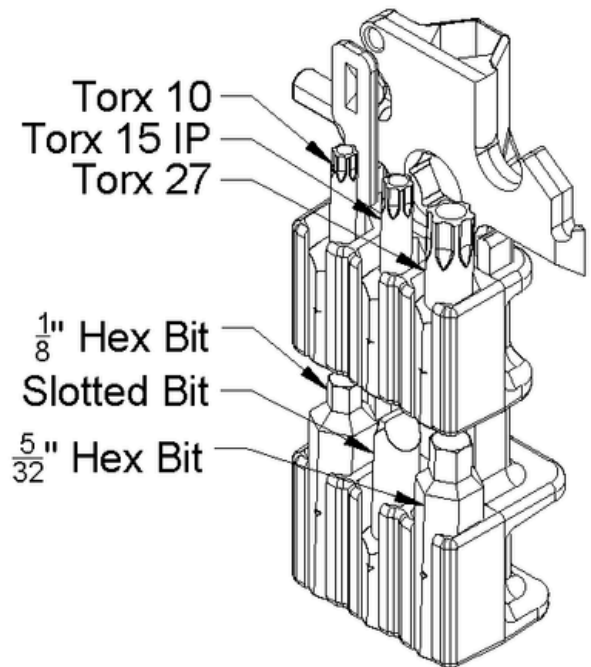

C.R.O.S.S.™ MCX TOOL

Instruction Guide

PATENT PEND.

FEATURE LIST

- A. 1/4" BIT DRIVER
- B. PIN PUNCH
- C. OD PISTON SCRAPER
- D. 8-32 THREAD FOR T-HANDLE
- E. ID SCRAPER
- F. BOTTLE OPENER
- G. BOLT FACE / EXTRACTOR SCRAPER
- H. 1/4" BIT DRIVER 90°
- I. OD PISTON SCRAPER LG
- J. RADIUS SCRAPER
- K. FIRING PIN AND PISTON REMOVAL, GRIP DOOR