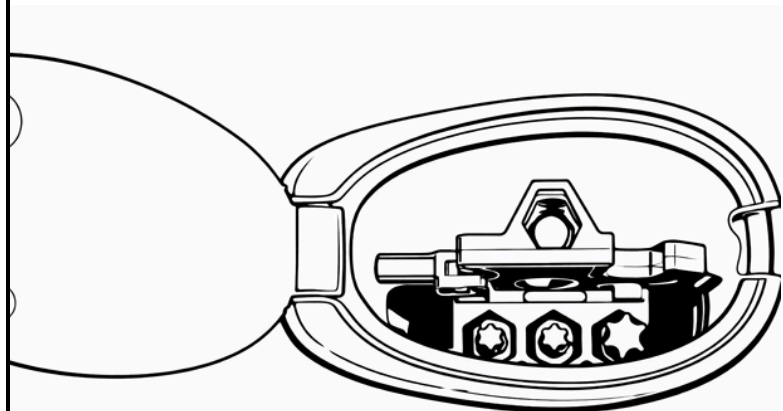

C

G

D

I

E

ONE OFF, LLC
1479 RAIL HEAD BLVD
NAPLES, FL 34110
INFO@ONEOFFLLC.COM