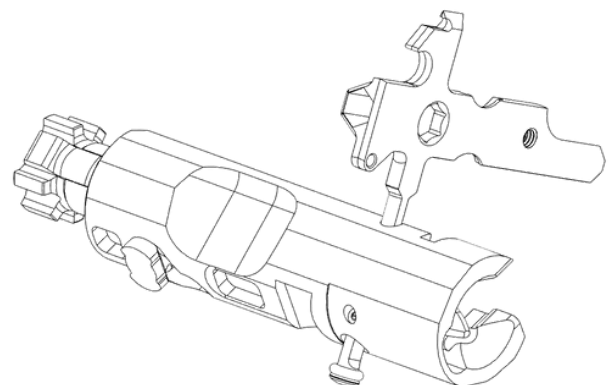

FEATURE LIST

- A. 1/4" BIT DRIVER
- B. PIN PUNCH
- C. OD PISTON SCRAPER
- D. 8-32 THREAD FOR T-HANDLE
- E. ID SCRAPER
- F. BOTTLE OPENER
- G. BOLT FACE / EXTRACTOR SCRAPER
- H. 1/4" BIT DRIVER 90°
- I. OD PISTON SCRAPER LG
- J. RADIUS SCRAPER
- K. FIRING PIN AND PISTON REMOVAL, GRIP DOOR

B