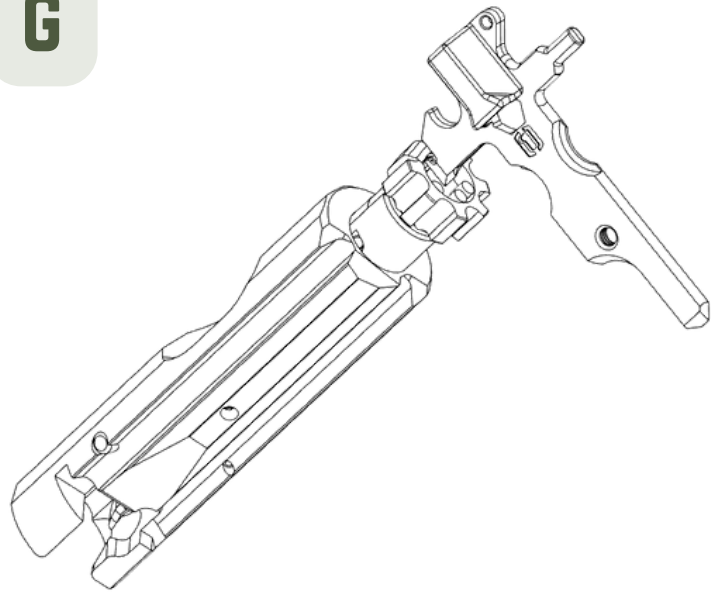

C

G

D

I

E

ONE OFF, LLC
1479 RAIL HEAD BLVD
NAPLES, FL 34110
INFO@ONEOFFLLC.COM