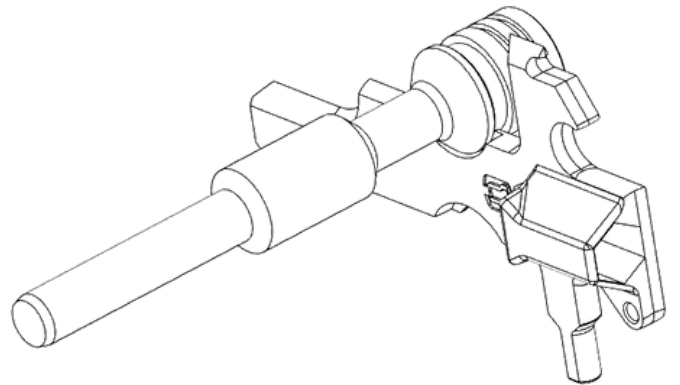

C

G

D

I

E

ONE OFF, LLC
1479 RAIL HEAD BLVD
NAPLES, FL 34110
INFO@ONEOFFLLC.COM