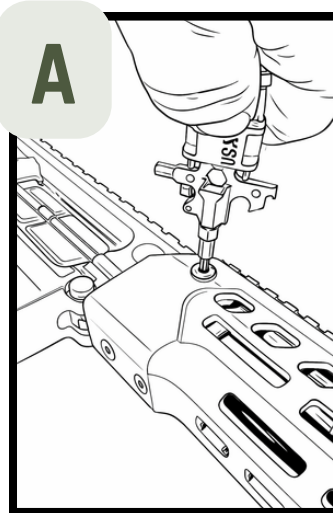

C.R.O.S.S.™ MCX TOOL

Instruction Guide

PATENT PEND.

FEATURE LIST

- A. 1/4" BIT DRIVER
- B. PIN PUNCH
- C. OD PISTON SCRAPER
- D. 8-32 THREAD FOR T-HANDLE
- E. ID SCRAPER
- F. BOTTLE OPENER
- G. BOLT FACE / EXTRACTOR SCRAPER
- H. 1/4" BIT DRIVER 90°
- I. OD PISTON SCRAPER LG
- J. RADIUS SCRAPER
- K. FIRING PIN AND PISTON REMOVAL, GRIP DOOR