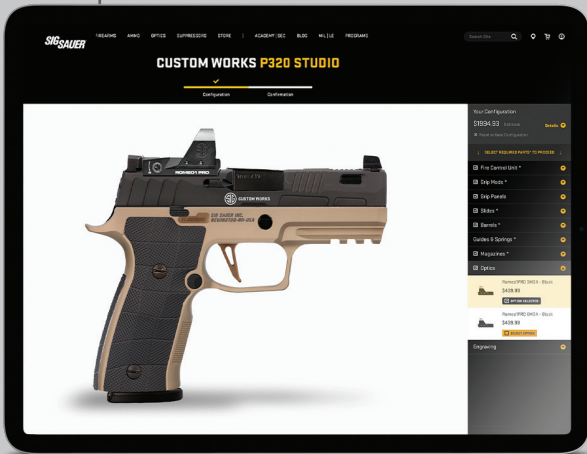

*P320-XFULL  
WITH ROMED-X*

9mm x 19

NEWINGTON, NH, USA

LEASE

**EVERYDAY RELIABLE.  
EVERYDAY CAPABLE.**

No one integrates optics into firearms the way SIG SAUER can. Working together, our firearms experts and optical engineers have designed the P320 to maximize the capability of pistol-mounted optics. Perfectly balanced, the red dot optic-enabled P320 allows for faster target acquisition and unmatched accuracy.

**BEST IN CLASS:** THE SIG SAUER ROMEO-X WAS DESIGNED FOR THE U.S. MILITARY – AND THEN OPTIMIZED FOR EVERYDAY CARRY.

▶ THE LEADER IN RED DOT OPTICS.

**SAFETY FIRST:** WITH AN UNPRECEDENTED FIVE SEPARATE SAFETY MECHANISMS, THE P320 HAS ONE OF THE MOST ADVANCED SAFETY SYSTEMS EVER DEVELOPED.